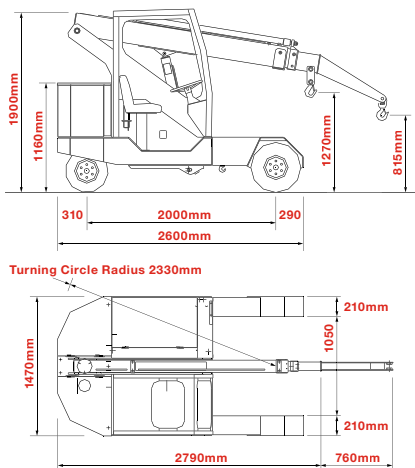

G35

(3.5t x 0.4m)

Powered by a 48v battery, the G35 boasts a 3.5t of lifting capacity and a fully featured operator's cab. The optional searcher hook pushes maximum lifting height to 6.5m.

The optional searcher hook increases the maximum lifting height to 6.5m

Technical Specifications

Capacity	3.5t x 0.4m
Max height	6.5m (with searcher hook)
Max working radius	3.4m
Max lifting height	6m
Chassis dimensions	2600 (l) x 1470 (w) x 1900 (h) mm
Weight	2,900kg
Boom length	2.5 - 5.5m
Boom type	2 section hydraulic, 1 section manual, box boom
Derricking angle	-9° to 54°
Steering	rear hydraulic 180°
Tyres	1 solid rear, 2 solid front
Electric power	4.5kW
Power source	48v rechargeable battery
Travel speed	7km/h

Elevations

Rated Loads

SEARCHER HOOK - Capacity 1200kg, length 0.8m