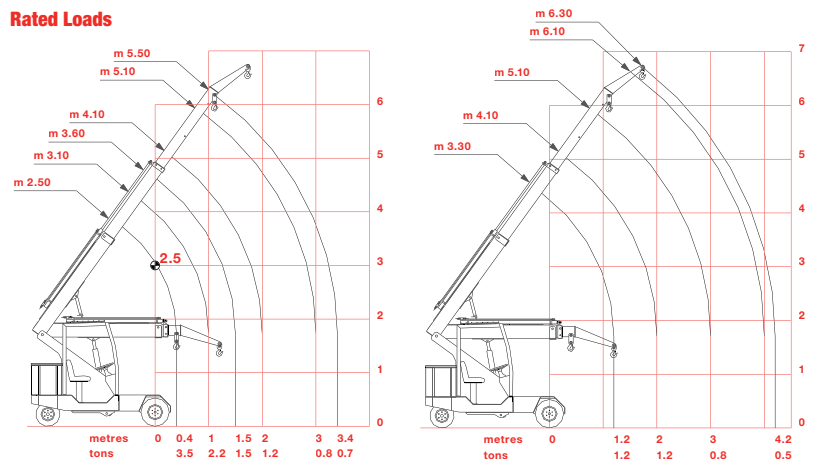

G35

(3.5t x 0.4m)

Powered by a 48v battery, the G35 boasts a 3.5t of lifting capacity and a fully featured operator's cab. The optional searcher hook pushes maximum lifting height to 6.5m.

The optional searcher hook increases the maximum lifting height to 6.5m

Technical Specifications

Capacity	3.5t x 0.4m
Max height	6.5m (with searcher hook)
Max working radius	3.4m
Max lifting height	6m
Chassis dimensions	2600 (l) x 1470 (w) x 1900 (h) mm
Weight	2,900kg
Boom length	2.5 - 5.5m
Boom type	2 section hydraulic, 1 section manual, box boom
Derricking angle	-9° to 54°
Steering	rear hydraulic 180°
Tyres	1 solid rear, 2 solid front
Electric power	4.5kW
Power source	48v rechargeable battery
Travel speed	7km/h

Elevations

Rated Loads

SEARCHER HOOK - Capacity 1200kg, length 0.8m